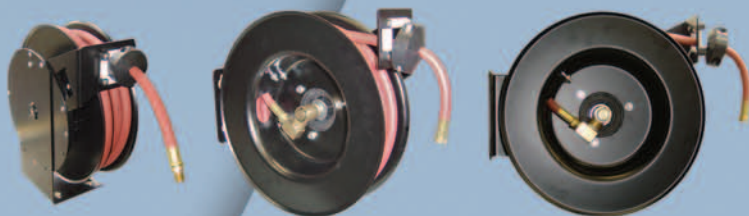

## AIR & WATER REEL

The K Series hose reel helps prevent tripping accidents in the workplace while your hoses can last up to 5 times longer

### Kink Resistant Hose

High quality, industrial-grade kink resistant hose is specially blended compound for use on reels.

### Easy to Mount

The base has four slotted holes for easy mounting and adjustment. The guide arm has 4 different positions to allowing the reel to be mounted virtually any where including pit, ceiling wall and floor.

### Industrial Solid Brass Swivel

The swivel is a critical part of the reel. Our high tolerance machining and best possible materials ensures long life with minimal service. The swivel is made from solid brass and has been engineered to reduce hose stress for a high life cycle.