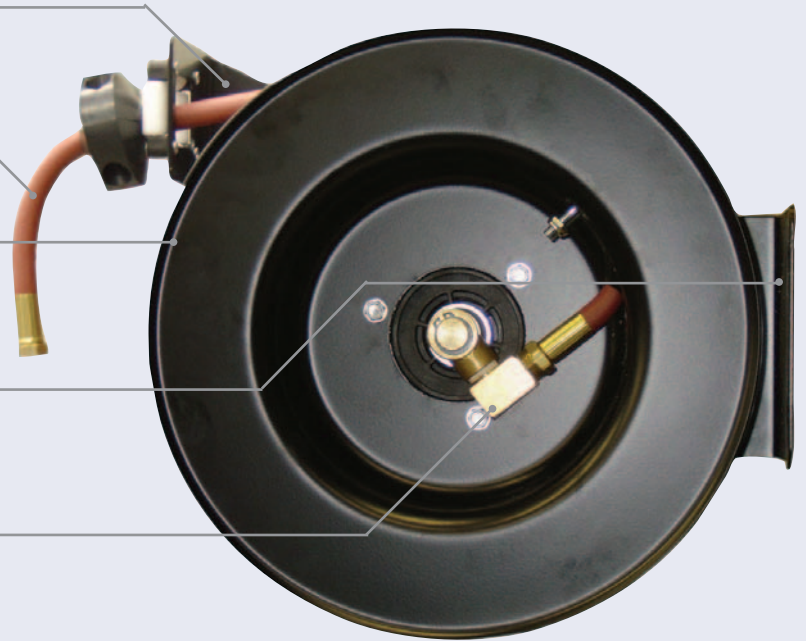

### Structural Strength

The base and guide arm are made of heavy gauge pressed steel to increase structural strength. Main shaft is 1" outside diameter (O.D.), cold-rolled steel.

### Proven Reduced Hose Stress

Industrial grade brass swivel is precision machined to reduce hose stress for a high life cycle.

### Easy to Mount

The base has four slotted holes for easy mounting and adjustment. The guide arm has 4 different positions to allowing the reel to be mounted virtually any where including pit, ceiling wall and floor.