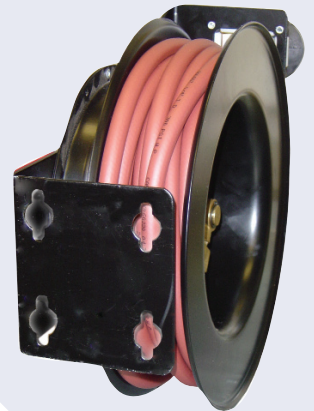

### Kink Resistant Hose

High quality, industrial-grade kink resistant hose is specially blended compound for use on reels.

### Structural Strength

The base and guide arm are made of heavy gauge pressed steel to increase structural strength. Main shaft is 1" outside diameter (O.D.), cold-rolled steel.

### Proven Reduced Hose Stress

Industrial grade brass swivel is precision machined to reduce hose stress for a high life cycle.

### Easy to Mount

The base has four slotted holes for easy mounting and adjustment. The guide arm has 4 different positions to allowing the reel to be mounted virtually any where including pit, ceiling wall and floor.