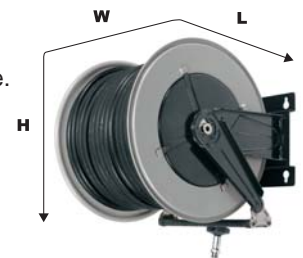

560 | SE Range

Large Capacity

The 560 is a large capacity series of hose reels for long lengths of hose. The 560 Series is an extremely durable range of high quality steel hose reels that will suit hose sizes ranging from 10mm id (3/8") up to 25mm id (1"). With its sturdy design, the 560 Series allows the user to manage hose safely, practically and effectively. The SE Range is available with or without hose and is suitable for numerous applications including: air, water, oils and fuels.

Adjustable Guide Arm

Allows wall, floor and ceiling mounting.

Easy Installation

Reel comes with a mounting template.

Powder Coated Steel

Reduces the risk of corrosion.

Enclosed drive spring

Completely enclosed drive spring built into the reel.

DIMENSIONS 560 W 488 mm L 578 mm H 522 mm

440

SE Range

Enclosed

The 440 Series are fully enclosed hose reels. This series is ideal for the lubrication and automotive industries. The 440 Series is extremely durable and will suit hose sizes ranging from 6mm id (1/4") up to 12mm id (1/2"). The 440 Series allows the user to manage hose safely, practically and effectively. They are available with or without hose and are suitable for applications including: air, water, oils and grease.