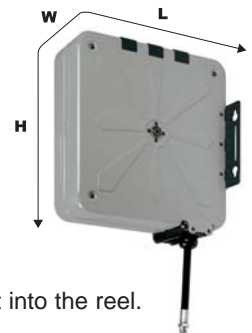

Powder Coated Steel

Reduces the risk of corrosion.

Enclosed drive spring

Completely enclosed drive spring built into the reel.

| MODELS with hose | MODELS without hose | I.D. | | O.D. | | LENGTH | | PRESSURE | | CONNECTION | | WEIGHT |
|------------------|---------------------|------|------|------|----|--------|----|----------|-----|------------|--------|-----------|
| | | mm | inch | mm | mm | m | ft | Bar | PSI | inlet | outlet | with hose |